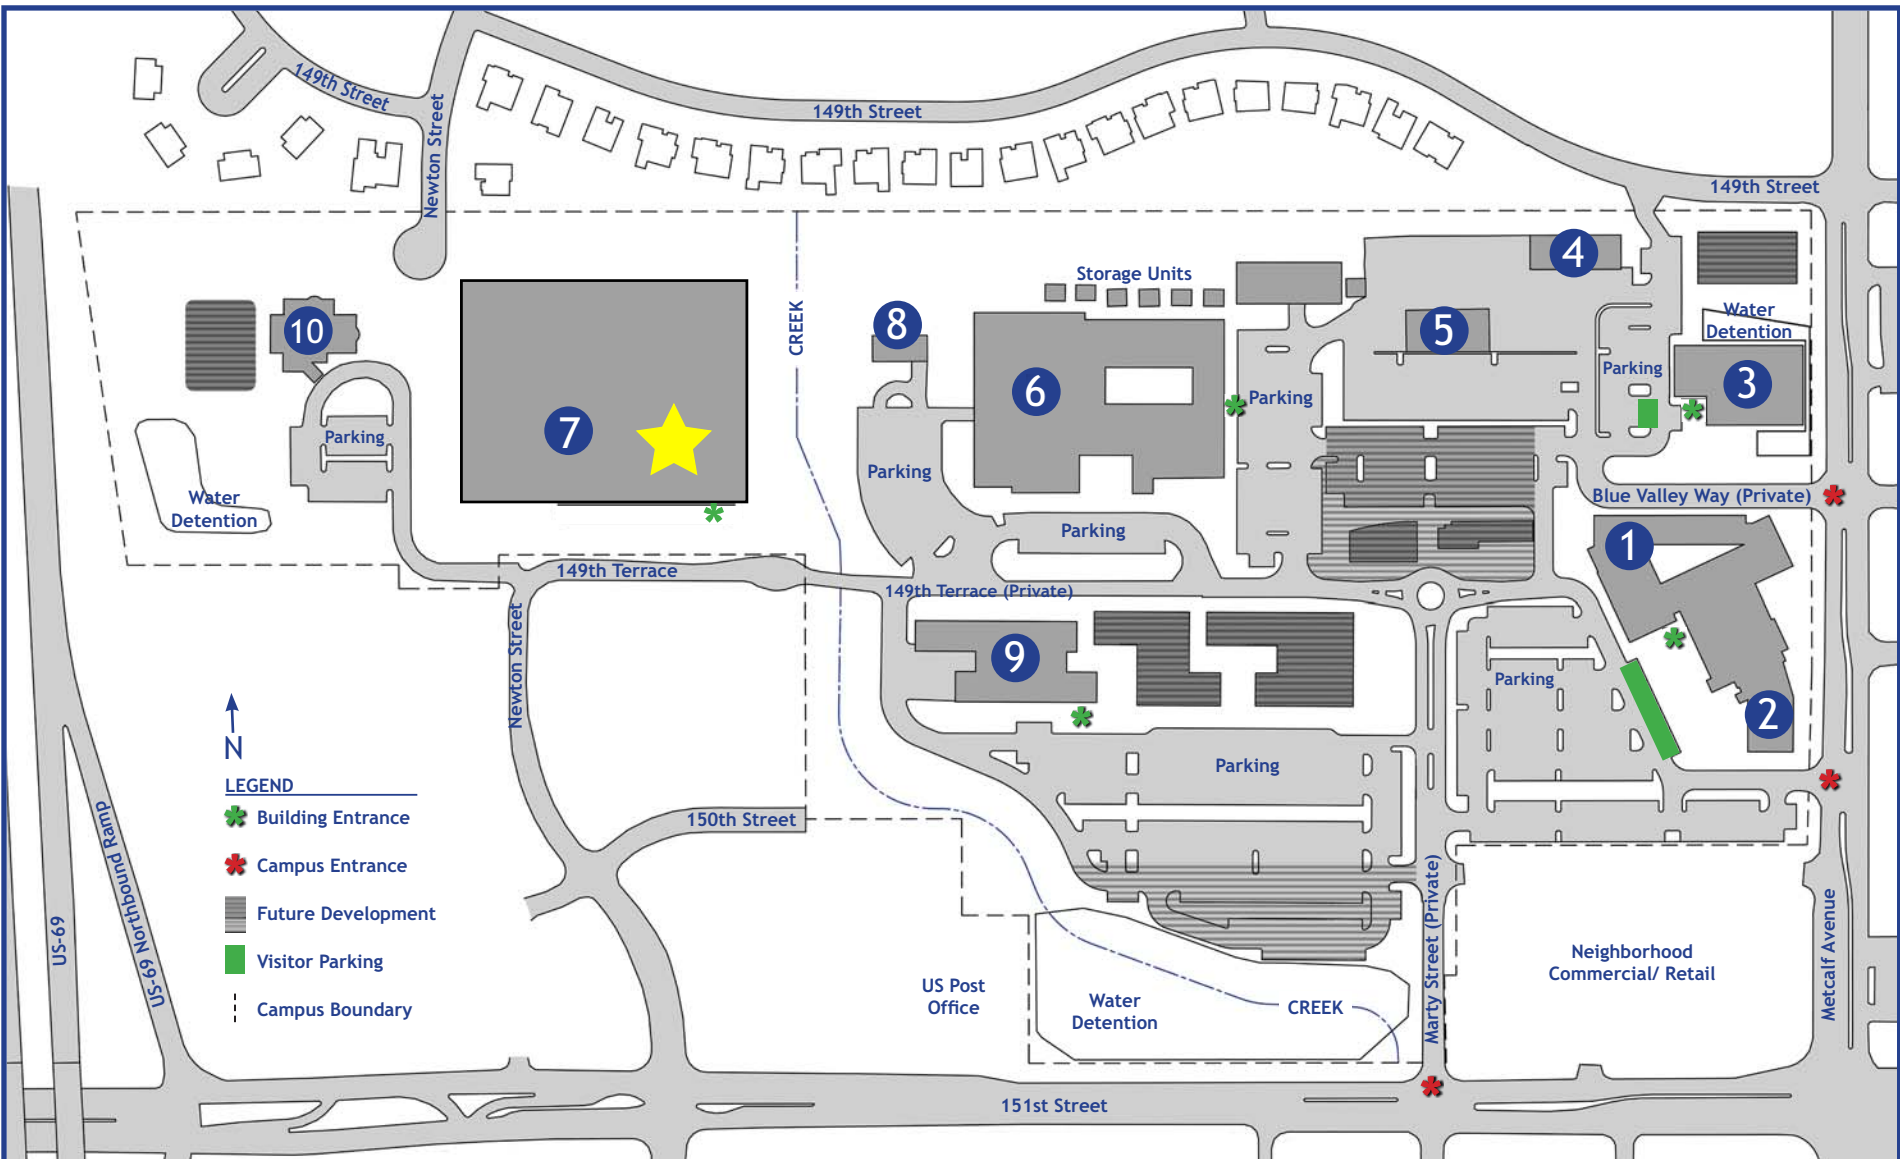

District Office Campus

LEGEND

- Building Entrance
- Campus Entrance
- Future Development
- Visitor Parking
- Campus Boundary

1. Blue Valley Administration Center (BVAC)

- Board of Education
- Business and Finance
- Communications Services
- Educational Foundation
- Human Resources
- Superintendent's Office

2. Blue Valley Education Center (BVEC)

- District Coordinating Teachers
- Academic Services
- High Plains Room
- Marooner Room

3. Support Services Center (SSC)

- Facilities and Operations
- Food and Nutrition Services
- Safety and Security

4. Operations and Maintenance Center (OMC)

5. Grounds Building (GB)

6. Blue Valley Service Center (BVSC)

- Blue Valley Academy
- BVTV
- Special Education

7. Logistics Center

- Receiving and Distribution (RDC)
- BV Care Walk-in Services
- Printing Services

8. ACCESS House

9. Center for Advanced Professional Studies (CAPS)

10. District Center West (DCW)